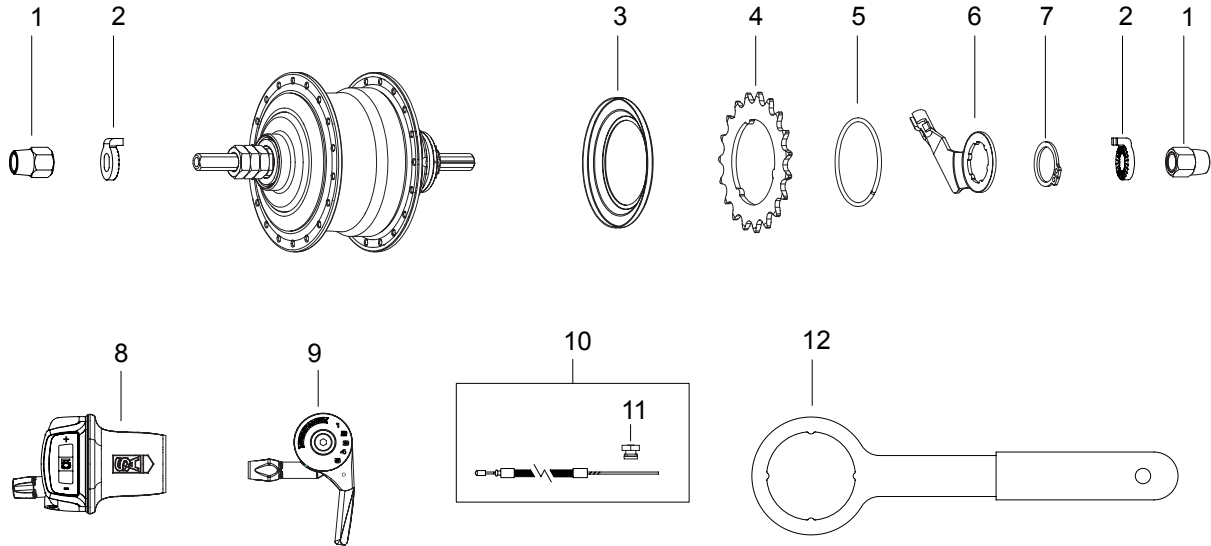

Item Sales

No.	No.	Description
1	HMN407	Cone Locknut – 6.4mm for 185mm Axle x 3 for 178mm Axle x 2
2	HSA101	Cone
3	HSA241	Cone Dust Cap
4	HSA284	L.H. Ball Cage Assy. – 6.4mm Ball
5	HSA904	RX-RF5 Hub Shell Assembly
6	HSX181	Gear Internal Assembly
7	HSA907	Planet Cage Assembly
8	HSL729	C-clip 3/8"
9	HSH482	Pawl
10	HSA450	Pawl Spring
11	HSA908	Axle Assembly
12	HMW556	Control Pawl Retainer Ring
13	HSA909	Shift Control Cam B
14	HSA910	Shift Control Cam A
15	HSA911	Control Pawl Set w/Springs

Item Sales

No.	No.	Description
16	HSA912	Axle
17	HSA913	Spring Bracket
18	HMW557	Washer
19	HSA914	Cam Sleeve
20	HSA915	Reverse Spring
21	HSA916	Clutch Cam
22	HSA917	Clutch Slide Ring
23	HSA918	Clutch Cam Adaptor
24	HSA832	Axle Circlip
25	HSA919	Shift Actuator
26	HSA920	Clutch
27	HSA921	Gear Ring Assembly
28	HSA922	Gear Ring Pawl Spring
29	HSA923	Gear Ring Pawl
30	HSA415	Gear Ring Pawl Pin
31	HSA924	Drag Spring
32	HSA925	Ball Ring

Item Sales

No.	No.	Description
33	HSA633	Ball Cage Assembly – 30x3/16"
34	HSA926	Clutch Spring
35	HSA927	Driver Assembly
36	HSA928	Driver Pawl
37	HSA929	Driver Pawl Spring
38	HSA438	Ball Cage Assembly – 14x3/16"
39	HSA930	R.H. Cone
40	HMN382	Locknut – 3.2mm
41	HSA931	Cable Drum
42	HSA932	Cone Locator
43	HMN407	Locknut – 6.4mm

Item Sales

No.	No.	Description
5	HSL981	Sprocket Circlip
6	HSJ212	Fulcrum Lever
7	HSL996	Fulcrum Lever Clip –Stainless
	HSL983	Fulcrum Lever Clip

Item Sales

No.	No.	Description
8	HSJ999	TSC50 Shifter w/Cable
9	HSJ201	SLC50 (T-type) Shifter w/Cable
	HSJ202	SLC50 (H-type) Shifter w/Cable
10	HSJ973	Cable/Casing with Rotary Cable Anchorage –2000x2250mm
	11	HSL802 Rotary Cable Anchorage
12	HTR143	Ball Ring Spanner